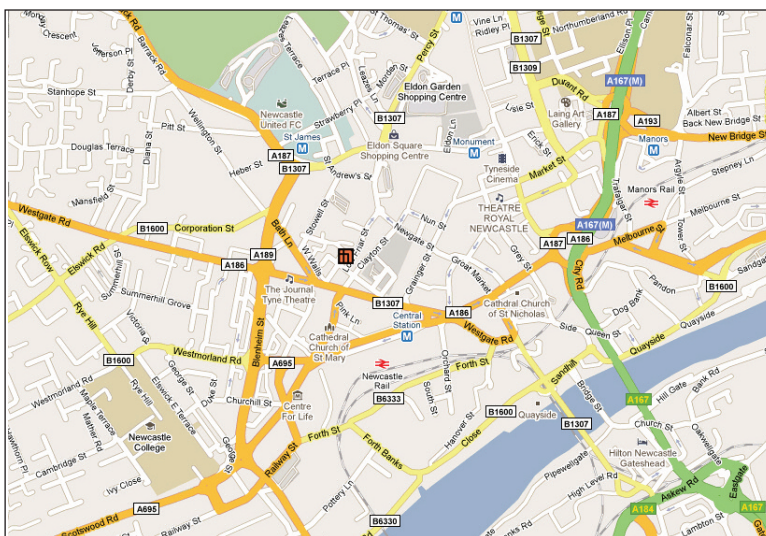

OUR LOCATION

Sutherland House is located in the centre of Newcastle. It is in close proximity to Newcastle station.

Sutherland House, 5-7 The Friars, Newcastle, NE1 5XE

CONTACT DETAILS

0191 260 5336

enquiries@kajima.co.uk

SUTHERLAND HOUSE

© 2010 Google Map data © 2010 Tele Atlas